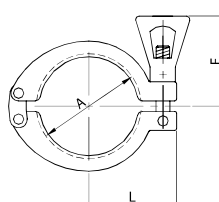

**MORSETTO DOPPIO
HEAVY DUTY CLAMP
COLLIER CLAMP
ABRAZADERA**

K12

DN	A	E	L	gr	
1/2"	12	27,0	35,0	27,0	120
3/4"	19	27,0	35,0	27,0	120
1"	25	53,4	53,0	43,0	220
1 1/2"	38	53,4	53,0	43,0	220
2"	51	67,0	53,0	50,0	260
2 1/2"	63	80,4	53,0	56,5	330
3"	76	94,0	53,0	65,0	400
4"	101	122,0	53,0	85,0	500

**MORSETTO 3 GANASCE
HEAVY DUTY CLAMP 3 PCS.
COLLIER CLAMP 3 PIECES
ABRAZ. 3 MORDAZAS**

K13

DN	A	E	L	gr	
1"	25	53,4	53,0	45,0	270
1 1/2"	38	53,4	53,0	45,0	270
2"	51	67,0	53,0	51,5	330
2 1/2"	63	80,4	53,0	58,2	395
3"	76	94,0	53,0	65,0	425
4"	101	122,0	53,0	81,0	540

**MORSETTO DOPPIO
HEAVY DUTY CLAMP
COLLIER CLAMP
ABRAZADERA**

K15

DN	A	E	L	gr	
1"	25	54,5	53,0	43,7	220
1 1/2"	38	54,5	53,0	43,7	220
2"	51	68,0	53,0	50,5	260
2 1/2"	63	81,5	53,0	57,2	330
3"	76	95,0	53,0	64,0	400
4"	101	123,0	53,0	78,0	500

**MORSETTO DOPPIO
HEAVY DUTY CLAMP
COLLIER CLAMP
ABRAZADERA**

K12 HP

DN	A	L	gr	
5"	127	148,0	95,0	750
6"	152	170,0	111,0	1.450
8"	203	222,0	137,0	1.750

**SEMIRACCORDO CORTO SR.
SHORT WG. FERRULE
FERRULE SR. COURTE
ENLACE CORTO SR.**