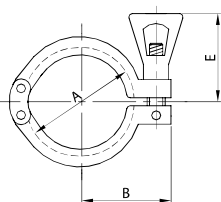

**MORSETTO DOPPIO
HEAVY DUTY CLAMP
COLLIER CLAMP
ABRAZADERA**

K12

DN	A	E	L	gr	
1/2"	12	27,0	35,0	27,0	120
3/4"	19	27,0	35,0	27,0	120
1"	25	53,4	53,0	43,0	220
1 1/2"	38	53,4	53,0	43,0	220
2"	51	67,0	53,0	50,0	260
2 1/2"	63	80,4	53,0	56,5	330
3"	76	94,0	53,0	65,0	400
4"	101	122,0	53,0	85,0	500

**MORSETTO 3 GANASCE
HEAVY DUTY CLAMP 3 PCS.
COLLIER CLAMP 3 PIECES
ABRAZ. 3 MORDAZAS**

K13

DN	A	E	L	gr	
1"	25	53,4	53,0	45,0	270
1 1/2"	38	53,4	53,0	45,0	270
2"	51	67,0	53,0	51,5	330
2 1/2"	63	80,4	53,0	58,2	395
3"	76	94,0	53,0	65,0	425
4"	101	122,0	53,0	81,0	540

**MORSETTO DOPPIO
HEAVY DUTY CLAMP
COLLIER CLAMP
ABRAZADERA**

K15

DN	A	E	L	gr	
1"	25	54,5	53,0	43,7	220
1 1/2"	38	54,5	53,0	43,7	220
2"	51	68,0	53,0	50,5	260
2 1/2"	63	81,5	53,0	57,2	330
3"	76	95,0	53,0	64,0	400
4"	101	123,0	53,0	78,0	500

**MORSETTO DOPPIO
HEAVY DUTY CLAMP
COLLIER CLAMP
ABRAZADERA**

K12 HP

DN	A	L	gr	
5"	127	148,0	95,0	750
6"	152	170,0	111,0	1.450
8"	203	222,0	137,0	1.750

**SEMIRACCORDO CORTO SR.
SHORT WG. FERRULE
FERRULE SR. COURTE
ENLACE CORTO SR.**